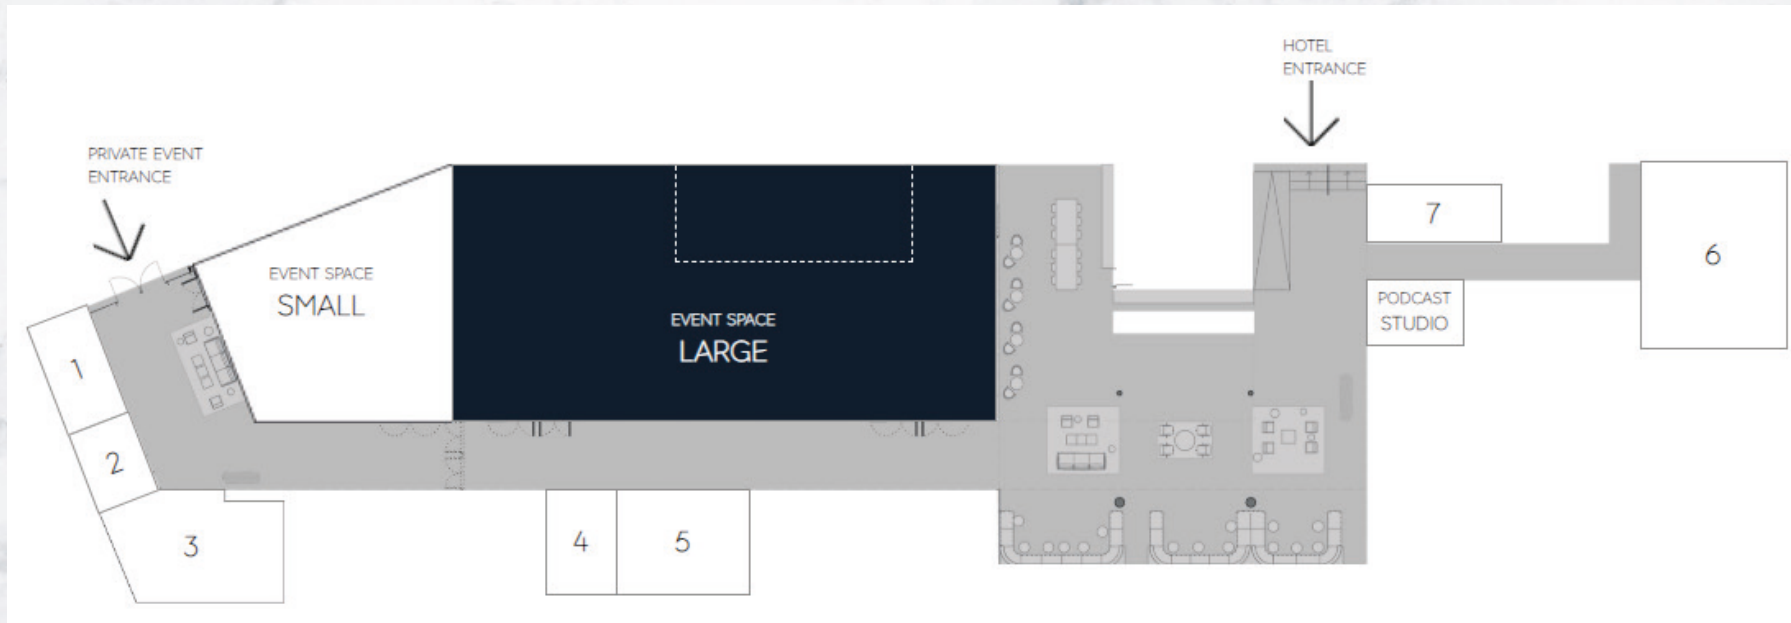

FLOOR PLAN SOCIAL AT SIX

		1	2	3	4	5	6
Event large	421 m ²	300	200	120	72	120	200
Event small	139 m ²	120	80	40	22	60	100
Studio 1	21 m ²	—	—	10	—	—	—
Studio 2	22 m ²	—	—	8	—	—	—
Studio 3	56 m ²	44	20	18	16	18	30
Studio 4	23 m ²	—	—	14	—	—	—

		1	2	3	4	5	6
Studio 5	44 m ²	—	—	10	—	—	—
Studio 6	80 m ²	80	40	22	26	36	60
Studio 7	23 m ²	14	10	10	10	—	10
Podcast studio	18 m ²	—	—	8	—	—	—

* 1 = Theater, 2 = Classroom, 3 = Boardroom, 4 = U-shape
5 = Cabaret, 6 = Round tables